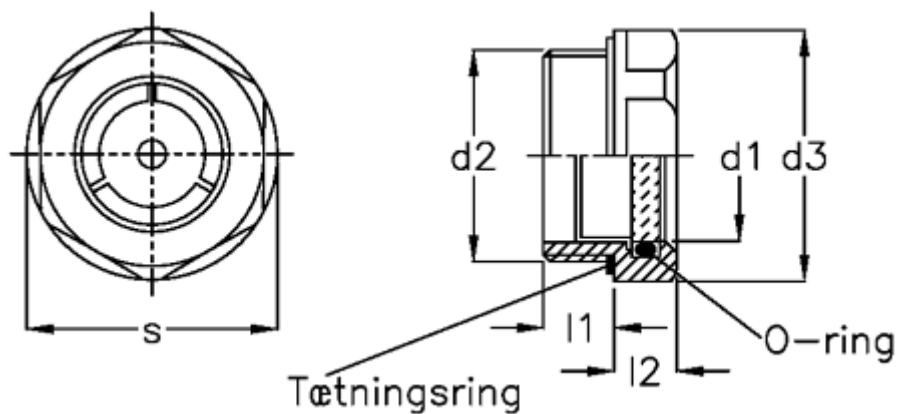

Data Sheet

Article number: 20900532

Description: E+G Oil level sight glass
GN 743-32-M42x1,5-A

Measures

d1	= 32
d2	= M42x1,5
d3	= 50
l1	= 12.0
l2	= 9.0
Max pressure	= -
Max vacuum mbar	= -
s	= 46